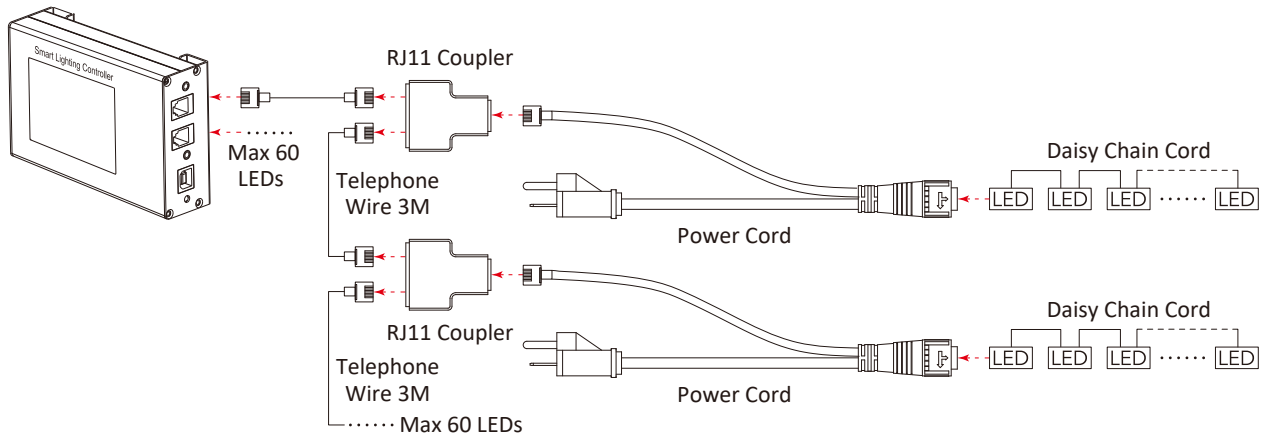

Dimming Function

Daisy Chain Quantity

Daisy chain cord : Max. 10A, 16AWG*3

AC Voltage	120V	208V	220V	230V	240V	277V
Quantity	8	13	14	14	15	18