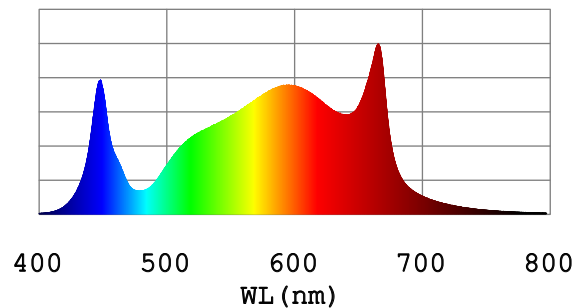

Spectrum SQD

Specifications

Product Model	LEDex-F135		
Product code	US:80.01.0405 / EU:80.01.0406		
Light output PPF	370 $\mu\text{mol/s}$		
Efficiency	2.70 $\mu\text{mol/J}$		
Dimming	0-10V		
Input power	135W		
Input voltage	AC 120V-277V		
Input frequency	50/60Hz		
Light distribution	150°		
Operating temperature	0°C~35°C		
Operating humidity	0~95%		
Thermal management	Passive		
Power factor	≥ 0.97		
Total harmonic distortion	$\leq 15\%$		
Requirement of installment	Comply with ETL/CE/FCC/DLC certificate		
Lifetime L90	$\geq 50,000$ hrs		
IP rating	IP66		
Product dimensions	1160*67*67mm / 45.67*2.64*2.64in	Adapter cable	1000mm/39.37in
Product weight	3.0 KG / 6.6LBS		
Packaging method	4PCS/Carton (LED fixture with Driver)		
Packing dimensions	1195*160*165mm / 47.0*6.3*6.5in		
Gross weight	14.5 KG / 32.0 LBS		
Loading Quantity	20GP:836 Cartons 40HQ:2160 Cartons		
Warranty	5 years standard warranty		
Region applied	USA, Canada, Australia, EU, Russia, etc.		
Industry application	Greenhouse, indoor grow room, tent		