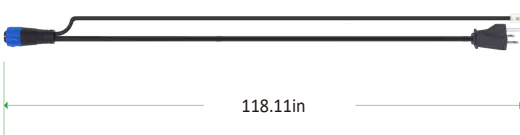

Spectrum SQD

Specifications

Product Model	LEDex-F135		
Product code	US:80.01.0405 / EU:80.01.0406		
Light output PPF	370 $\mu\text{mol/s}$		
Efficiency	2.70 $\mu\text{mol/J}$		
Dimming	0-10V		
Input power	135W		
Input voltage	AC 120V-277V		
Input frequency	50/60Hz		
Light distribution	150°		
Operating temperature	0°C~35°C		
Operating humidity	0~95%		
Thermal management	Passive		
Power factor	≥ 0.97		
Total harmonic distortion	$\leq 15\%$		
Requirement of installment	Comply with ETL/CE/FCC/DLC certificate		
Lifetime L90	$\geq 50,000$ hrs		
IP rating	IP66		
Product dimensions	1160*67*67mm / 45.67*2.64*2.64in	Adapter cable	1000mm/39.37in
Product weight	3.0 KG / 6.6LBS		
Packaging method	4PCS/Carton (LED fixture with Driver)		
Packing dimensions	1195*160*165mm / 47.0*6.3*6.5in		
Gross weight	14.5 KG / 32.0 LBS		
Loading Quantity	20GP:836 Cartons 40HQ:2160 Cartons		
Warranty	5 years standard warranty		
Region applied	USA, Canada, Australia, EU, Russia, etc.		
Industry application	Greenhouse, indoor grow room, tent		

Dimming Function

Daisy Chain Quantity

Daisy chain cord : Max. 10A, 16AWG*3

AC Voltage	120V	208V	220V	230V	240V	277V
Quantity	8	13	14	14	15	18

Accessories

Daisy Chain Cord 39.37in

End Cap

Operating Manual

Accessories(Optional)

118.11in
Input Power Cord
(US120V/240V/277V EU220V-240V UK230V AU230V)

RJ11 Coupler

Telephone Wire

Tripod Stand