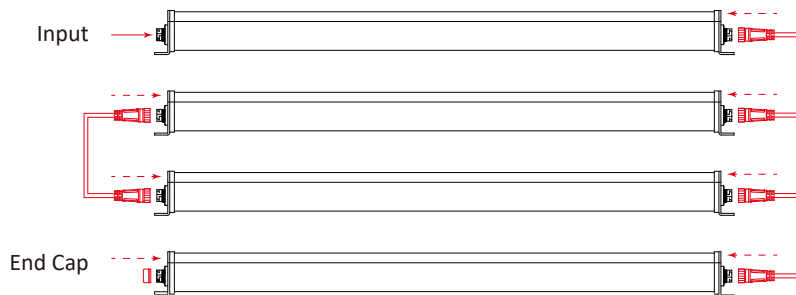

Spectrum SQD

Specifications

Product Model	LEDex-F135		
Product code	US:80.01.0405 / EU:80.01.0406		
Light output PPF	370 $\mu\text{mol/s}$		
Efficiency	2.70 $\mu\text{mol/J}$		
Dimming	0-10V		
Input power	135W		
Input voltage	AC 120V-277V		
Input frequency	50/60Hz		
Light distribution	150°		
Operating temperature	0°C~35°C		
Operating humidity	0~95%		
Thermal management	Passive		
Power factor	≥ 0.97		
Total harmonic distortion	$\leq 15\%$		
Requirement of installment	Comply with ETL/CE/FCC/DLC certificate		
Lifetime L90	$\geq 50,000$ hrs		
IP rating	IP66		
Product dimensions	1160*67*67mm / 45.67*2.64*2.64in	Adapter cable	1000mm/39.37in
Product weight	3.0 KG / 6.6LBS		
Packaging method	4PCS/Carton (LED fixture with Driver)		
Packing dimensions	1195*160*165mm / 47.0*6.3*6.5in		
Gross weight	14.5 KG / 32.0 LBS		
Loading Quantity	20GP:836 Cartons 40HQ:2160 Cartons		
Warranty	5 years standard warranty		
Region applied	USA, Canada, Australia, EU, Russia, etc.		
Industry application	Greenhouse, indoor grow room, tent		

Dimming Function

Daisy Chain Quantity

Daisy chain cord : Max. 10A, 16AWG*3

AC Voltage	120V	208V	220V	230V	240V	277V
Quantity	8	13	14	14	15	18

Accessories

Daisy Chain Cord 39.37in

End Cap

Operating Manual