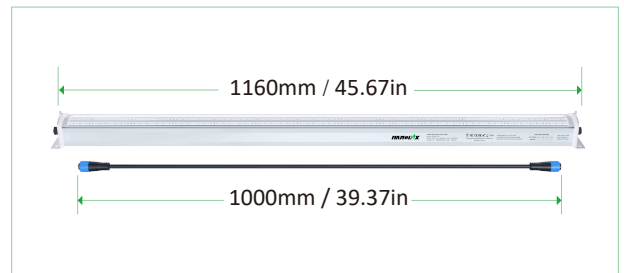

LEDex-F135W

- ✓ BOOST YOUR YIELDS
- ✓ FILL IN THE CANOPY GAPS
- ✓ ADVANCED ASSESSMENT
- ✓ BEING CARBON-FREE
- ✓ ELEVATE THE OVERALL QUALITY