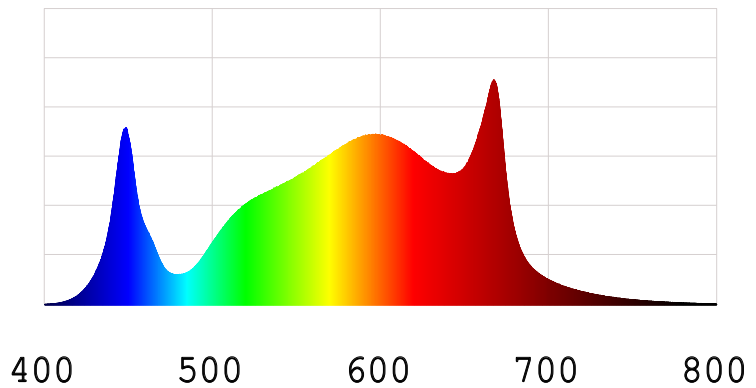

LED ZX LITE Fixture 720W

- ✓ Superior light output
- ✓ Full spectrum LED
- ✓ High quality diodes
- ✓ Suitable for both vegetative and flowering stages of plant growth
- ✓ Rope ratchets included for easy hanging

Spectrum

Features

- Lightweight and easy to install
- Foldable for easy storage
- The new 720W Driver-Boosted Six Bar Fixture is designed to deliver high performance and efficiency. It is powered and controlled by the 720W LED Driver, which can be directly attached to the fixture. The fixture itself is lightweight and easy to install, and the included rope ratchets enable convenient height adjustments as plants grow.
- This fixture provides a full spectrum of light, making it well-suited for both the vegetative and flowering stages of plant growth. With the included dimmable driver, the light intensity can be adjusted from 280W to the full boosted power of 720W.

Specifications

Product Model	LEDzx F720B
Product code	80.01.0707
Input power	720W
Dimming	150W, 230W, 320W, 420W, 520W, 630W, 720W, EXT/0-10V
Input voltage	AC 120V-277V
Light output PPF	1950 $\mu\text{mol/s}$
Efficiency	2.70 $\mu\text{mol/J}$
Input frequency	50/60Hz
Light distribution	120°
Mounting height	8" - 24" (20-60cm) above canopy
Operating temperature	-20°C~35°C
Operating humidity	0~95%
Thermal management	Passive
Power factor	≥ 0.97
Total harmonic distortion	$\leq 10\%$
Requirement of installment	Comply with ETL/CE/EAC certificate
Lifetime L90	$\geq 50,000\text{hrs}$
IP rating	IP65
Product dimensions	1080x1100x83mm
Product weight	6.4 KG
Packaging method	1PC/Carton (LED fixture with Driver)
Packing dimensions	1140x110x585mm
Gross weight	8.5 KG
Loading Quantity	20GP: 380 Cartons 40HQ: 920 Cartons
Warranty	3 years standard warranty
Region applied	USA, Canada, Australia, EU, Russia, etc.
Industry application	Greenhouse, indoor grow room, tent