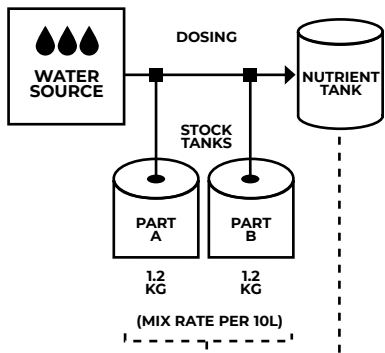

COMMERCIAL FEED CHART

SENSI PROFESSIONAL SERIES

NORMAL FEEDING SCHEDULE

Amounts are in grams per gallon. Multiply by 2.6 for 10L rates.

	GROW				BLOOM								
	Week 1	Week 2	Week 3	Week 4	Week 1	Week 2	Week 3	Week 4	Week 5	Week 6	Week 7	Week 8	FLUSH
Sensi Grow A Pro	2.0	2.0	2.0	2.0	—	—	—	—	—	—	—	—	—
Sensi Grow B Pro	2.0	2.0	2.0	2.0	—	—	—	—	—	—	—	—	—
Sensi Bloom A Pro	—	—	—	—	3.1	3.1	3.1	3.1	3.1	3.1	3.1	3.1	—
Sensi Bloom B Pro	—	—	—	—	3.1	3.1	3.1	3.1	3.1	3.1	3.1	3.1	—
EC	1.2	1.2	1.2	1.2	1.7	1.7	1.7	1.7	1.7	1.7	1.7	1.7	—
PPM 500	550	550	550	550	850	850	850	850	850	850	850	850	—
PPM 700	840	840	840	840	1190	1190	1190	1190	1190	1190	1190	1190	—
pH	5.5-6.3												

STOCK TANK MIXING THE 1.2KG METHOD

- Mix 1lb of soluble powder per gallon of water (or 1.2kg per 10L)
- This is a 2-part fertilizer. We recommend using both part A and part B together for best result
- Never mix multiple products together in concentrated form.
- Use reverse osmosis (RO) or distilled water for all stock tank concentrate mixes

SET DOSER TO		EC
PART A	PART B	
0.16%	0.16%	0.5
0.38%	0.38%	1.0
0.59%	0.59%	1.5
0.8%	0.8%	2.0
1%	1%	2.5
1.22%	1.22%	3.0
1.43%	1.43%	3.5
1.64%	1.64%	4.0

TARGET EC REFERENCE

EC	PPM 500	PPM 700	Part A		Part B	
			g/L	g/gal	g/L	g/gal
0.5	250	350	0.20	0.8	0.20	0.8
1.0	500	700	0.46	1.7	0.46	1.7
1.5	750	1050	0.71	2.7	0.71	2.7
2.0	1000	1400	0.96	3.6	0.96	3.6
2.5	1250	1750	1.21	4.6	1.21	4.6
3.0	1500	2100	1.47	5.6	1.47	5.6
3.5	1750	2450	1.72	6.5	1.72	6.5
4.0	2000	2800	1.97	7.5	1.97	7.5