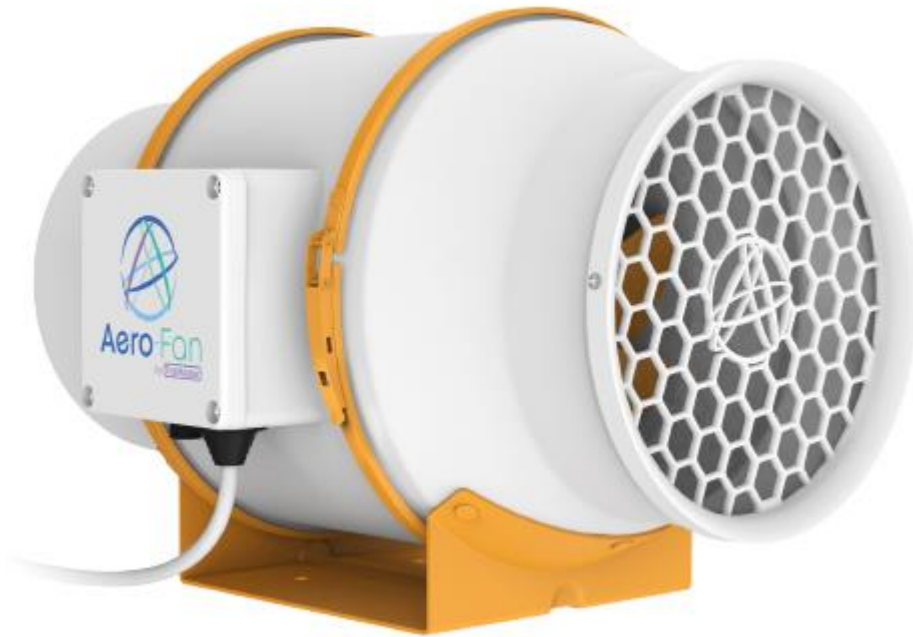

V-6 6 Inch Inline Duct Ventilation Fan

Product Image

Performance Curve